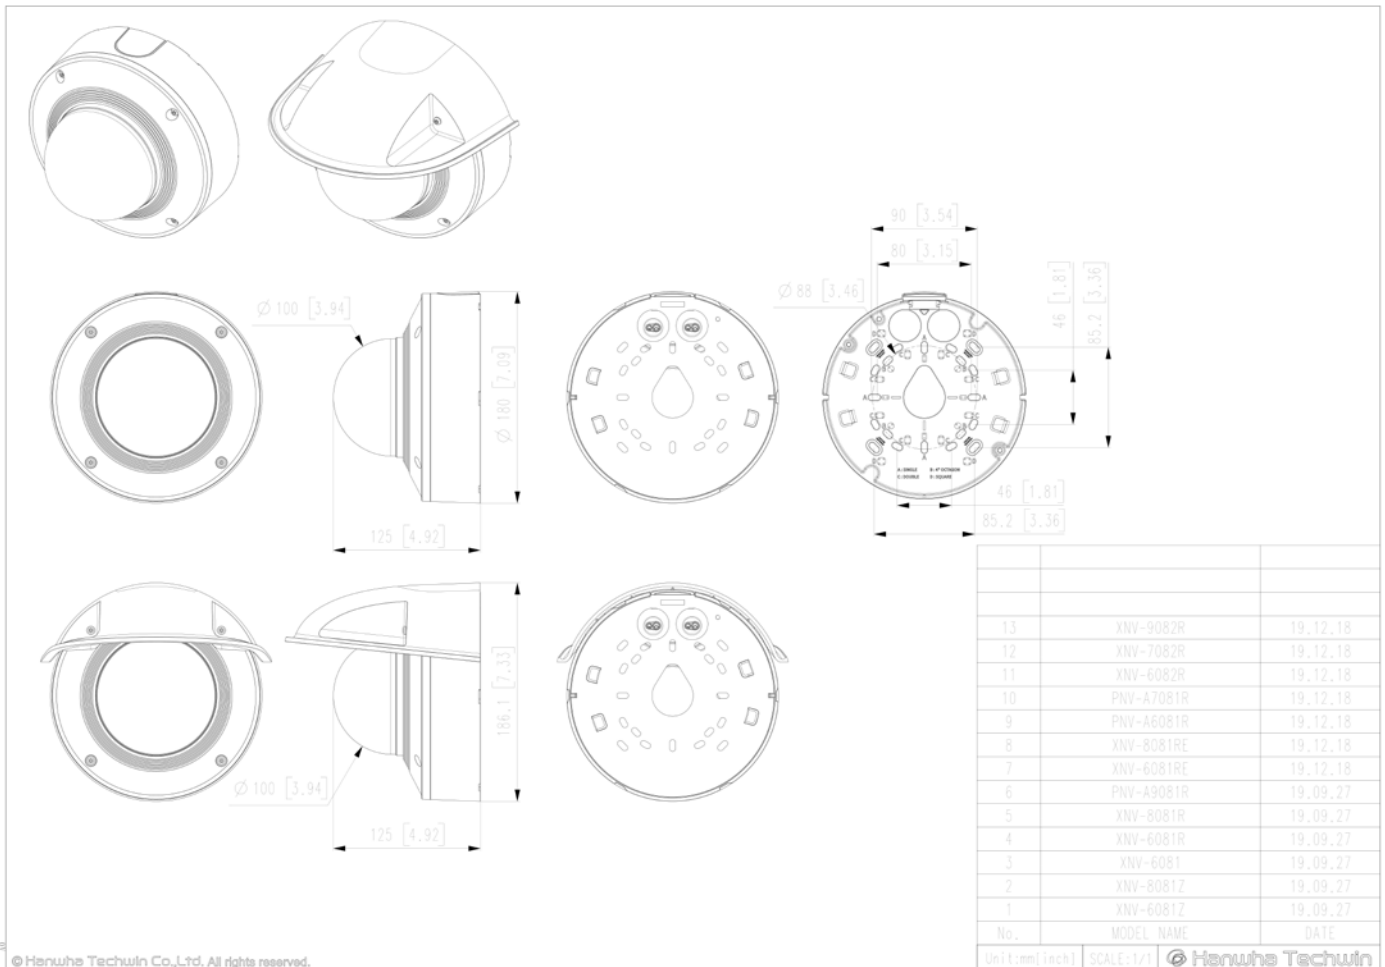

Mechanical

Color / Material	Body: White RAL9003 / Aluminum
Product Dimensions / Weight	Ø180x125mm(7.09x4.92"), Weight : 1.90Kg (4.19lb)

PNV-A9081RLP

4K Low-Mid Speed LPR
Vandal Dome Camera

CAD

Unit: mm [inch]