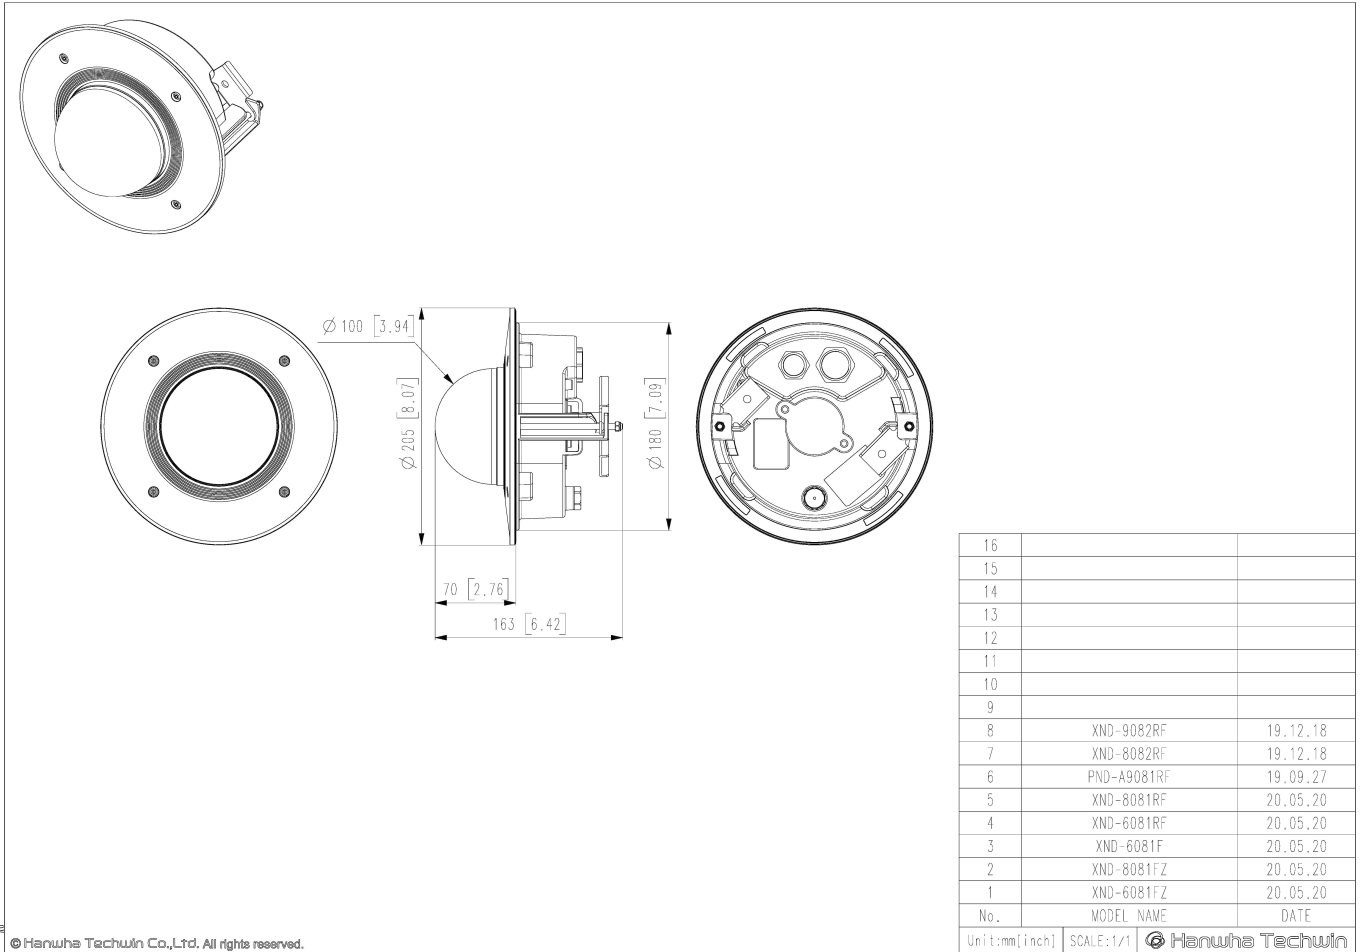

CAD

Unit:mm [inch]